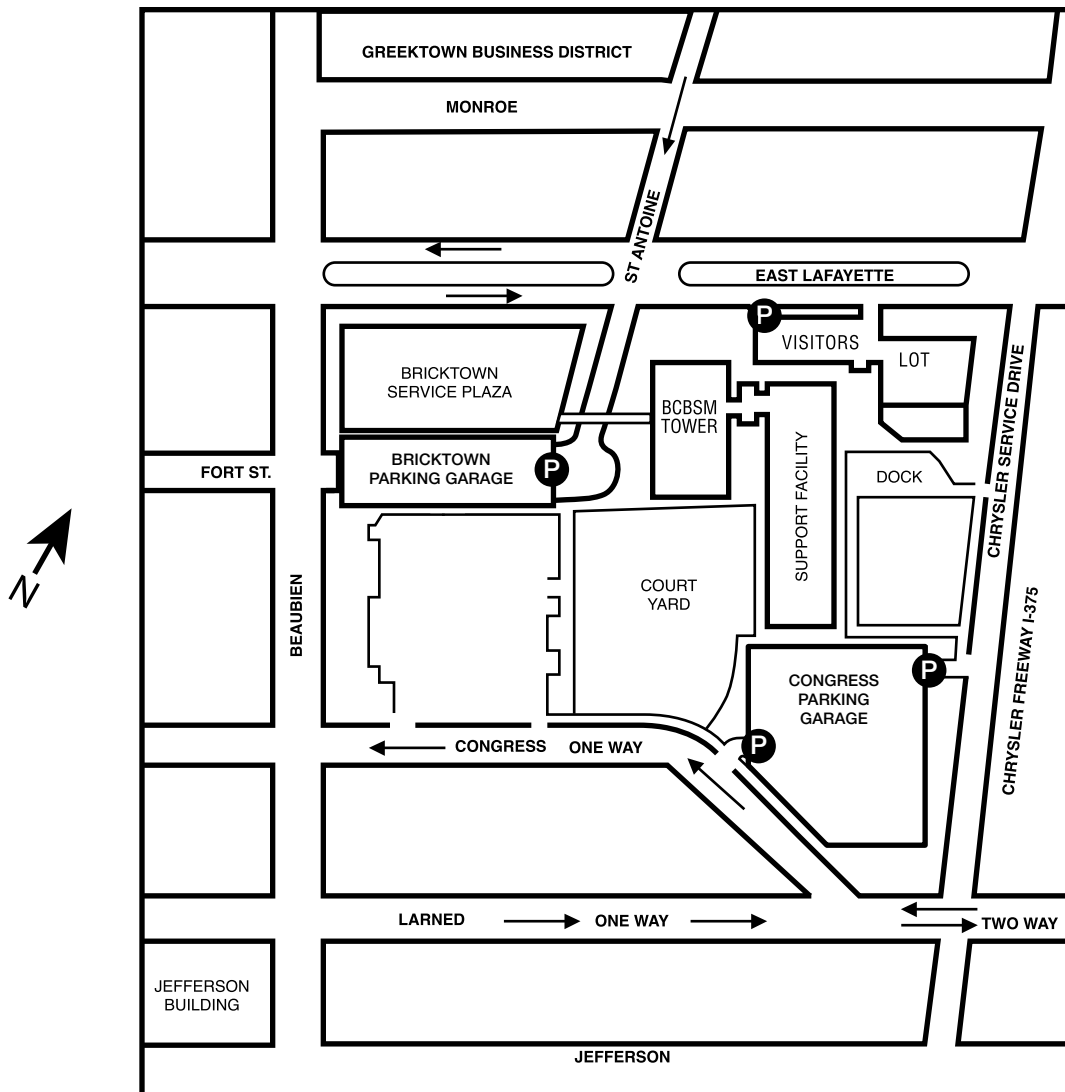

Detroit

Downtown Detroit Service Center
600 E. Lafayette Blvd
Detroit, MI 48226-2998

Bricktown Service Center
500 E. Lafayette Blvd
Detroit, MI 48226-2998

Directions from Detroit Metropolitan Airport

When leaving the airport, follow signs to Detroit via I-94 East. Remain on I-94 east (approximately 17.5 miles) and take I-75 south. This expressway turns into I-375. Follow I-375 and exit on Lafayette Avenue (from right-hand lane). At the second light, turn right onto Lafayette. The Detroit Service Center will be on your left-hand side.

Thursday April 22, 2010

9:30 – 2:30

600 E. Lafayette
Detroit Service Center Auditorium
Photo ID necessary for building entry

PARKING PASS

CONGRESS PARKING GARAGE ONLY

Traveling South on I-75, exit Jefferson Street